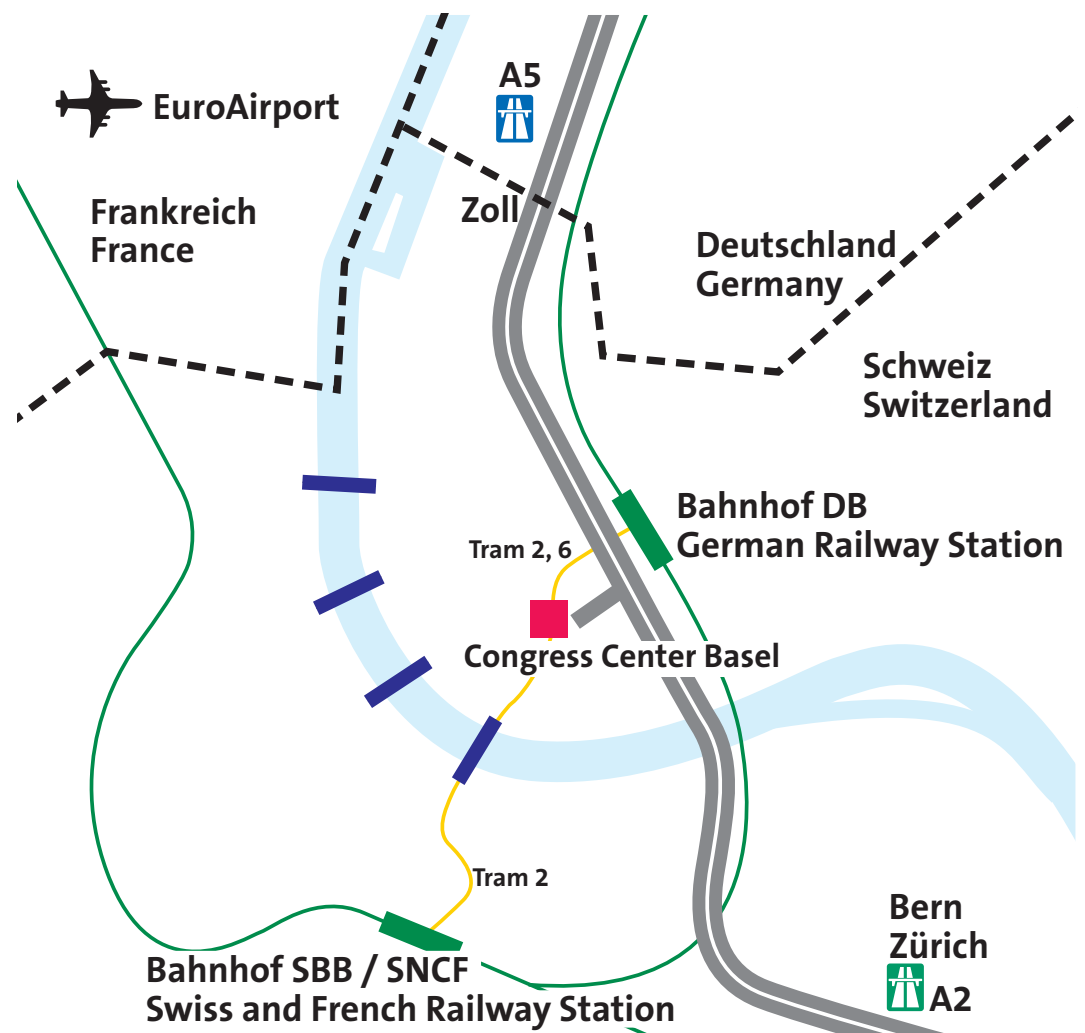

### Mit dem Flugzeug

Der EuroAirport Basel-Mulhouse-Freiburg liegt 15 Autominuten vom Congress Center Basel entfernt. Viele europäische Fluggesellschaften bieten rasche Verbindungen in über 50 europäische Städte. Alle interkontinentalen Direktflüge führen zum Flughafen Zürich, der 55 Bahnminuten von Basel entfernt ist.

### By Airplain

Basel-Mulhouse-Freiburg Airport is 15 minutes' drive from the Congress Center Basel. European airlines operate fast links to over 50 European cities. All direct intercontinental flights into Switzerland land at Zurich Airport, which is 55 minutes from Basel by train.

### By Car

Basel is the point where the Swiss, French and German motorway networks meet. The Congress Center Basel and the trade-fair grounds have their own motorway exit. There is a multi-storey car park with space for 1600 vehicles at the Exhibition Square.

### By Train

All three of Basel's railway stations – SBB (Switzerland), SNCF (France) and DB (Badischer Bahnhof, Germany) – are within 10 minutes of the Congress Center Basel.